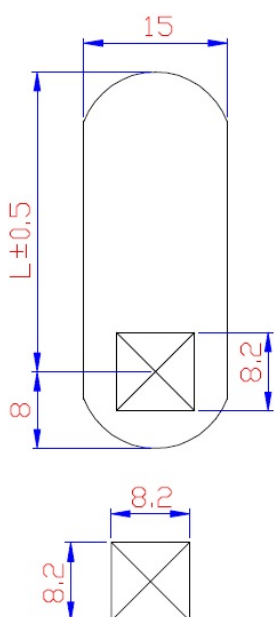

PRODUCT SHEET

Description:

Cam No. A01 F/1900 & 5250 Series, Straight Cam C/E 25mm

Item number:

14.04.701-0

Units	Box	Carton	HS Code	Barcode
Pcs.	500	3000	8301600090	
				5704866454612

CODE	L
A01	25
A02	30
A03	35
A04	40
A05	45
A06	50